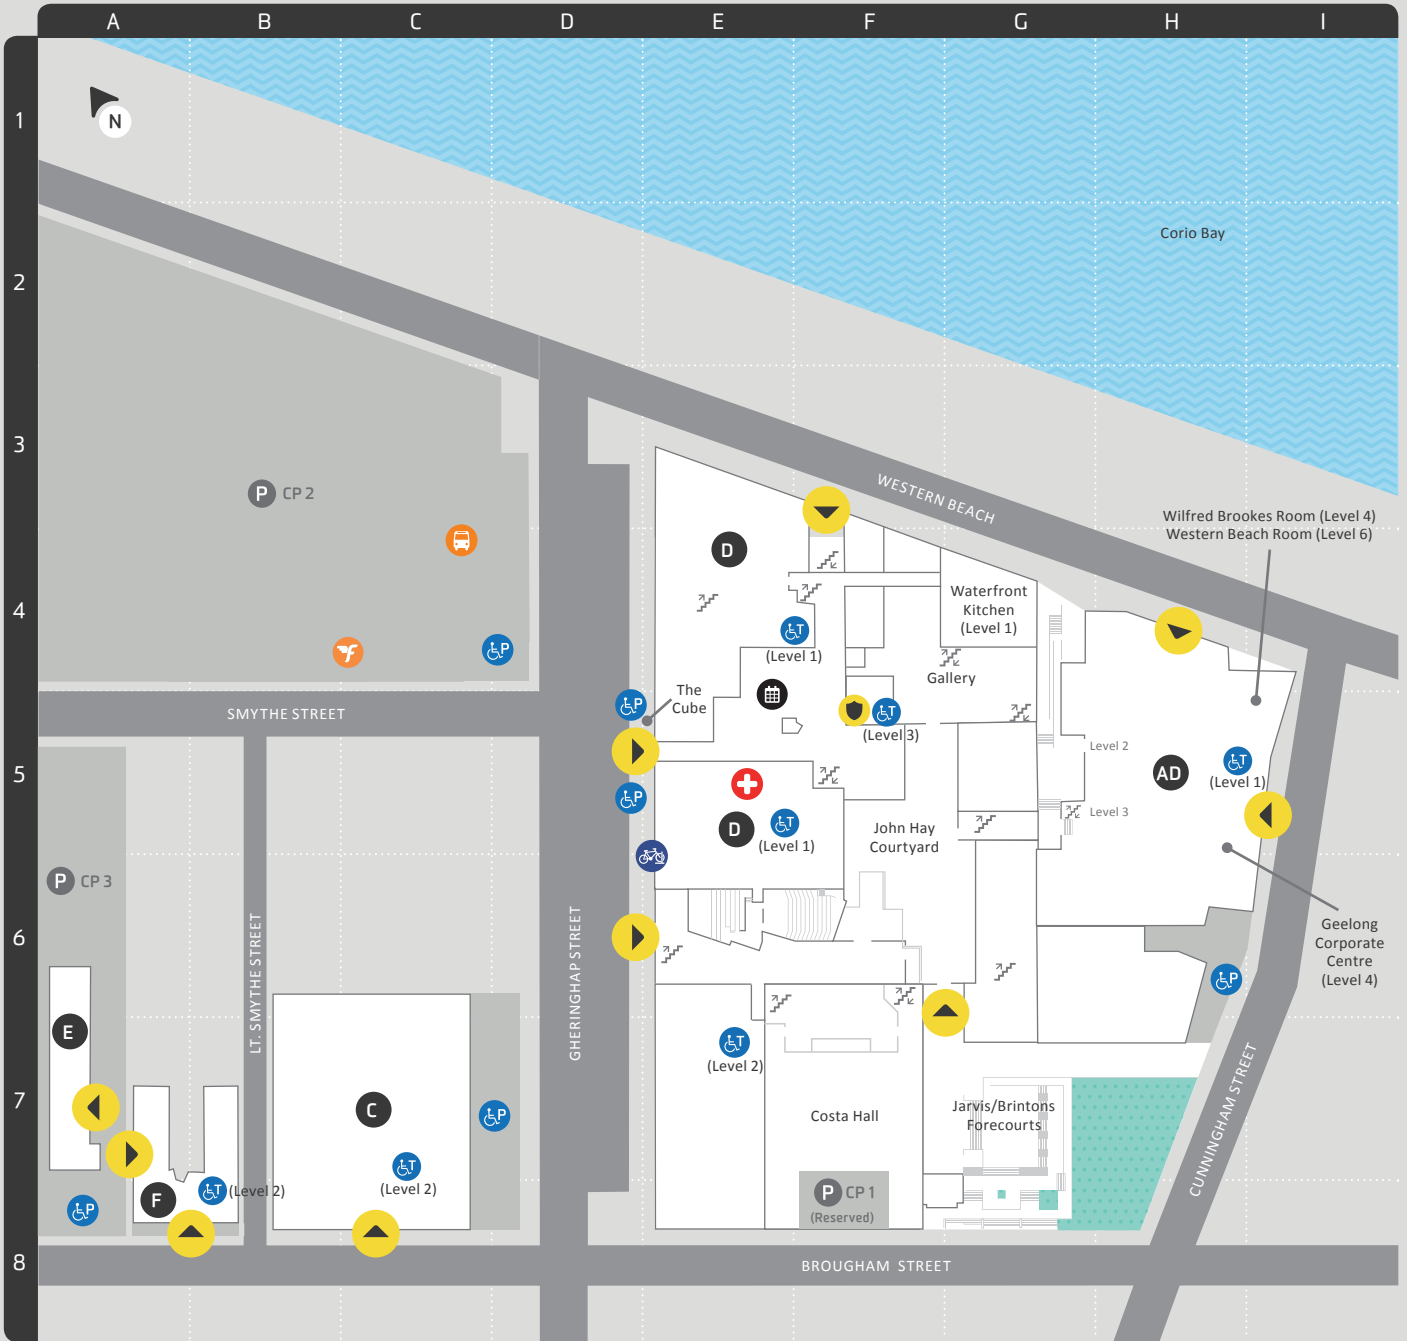

Geelong Waterfront Campus Campus Map

- Student Central
- Health and Wellbeing Centre
- Security Office
- Deakin Shuttle Bus
- Carpark
- Major Construction Zone
- Road
- Water
- Recreational Area
- Flexicar
- Bicycle Hub
- Accessible parking
- Accessible toilet
- Building Entrance

1 Gheringhap Street, Geelong, Victoria

T&G House
157 Moorabool Street,
Geelong VIC 3220

Trimester 1, 2019

Geelong Waterfront Campus

Parking

Parking availability is limited; please consider alternative transport options. deakin.edu.au/get-to-deakin

| Lecture Theatres | Map ref |
|---------------------------------------|---------|
| D2.193 (Percy Baxter Lecture Theatre) | E6 |
| D2.194 | F6 |
| D3.211 | G4 |

| Academic/Research | Building | Level | Map ref |
|---|----------|-------|---------|
| Alfred Deakin Prime Ministerial Library | AD | 1 | H5 |
| Deakin University English Language Institute (DUELI) | D | 4 | G6 |
| Deakin College | C | 2 | C7 |
| LIBRARY | D | 3 | E5 |
| School of Architecture and Built Environment - Workshop | F | 1 | A5 |

No Smoking at Deakin

Eat and drink

Hungry? See our on-campus food venues at food.deakin.edu.au

Free tap water

You can refill your drink bottle at a number of water refill stations on campus. Locations include: the Library, D4.222 (outside) and D1 (near Waterfront Kitchen).