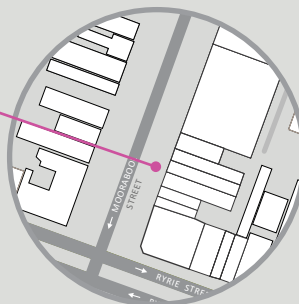

Geelong Waterfront Campus Campus Map

- Student Central
- Health and Wellbeing Centre
- Security Office
- Deakin Shuttle Bus
- Carpark
- Major Construction Zone
- Road
- Water
- Recreational Area
- Flexicar
- Bicycle Hub
- Accessible parking
- Accessible toilet
- Building Entrance

1 Gheringhap Street, Geelong, Victoria

T&G House
157 Moorabool Street,
Geelong VIC 3220

Trimester 1, 2019

Geelong Waterfront Campus

Parking

Parking availability is limited; please consider alternative transport options. deakin.edu.au/get-to-deakin